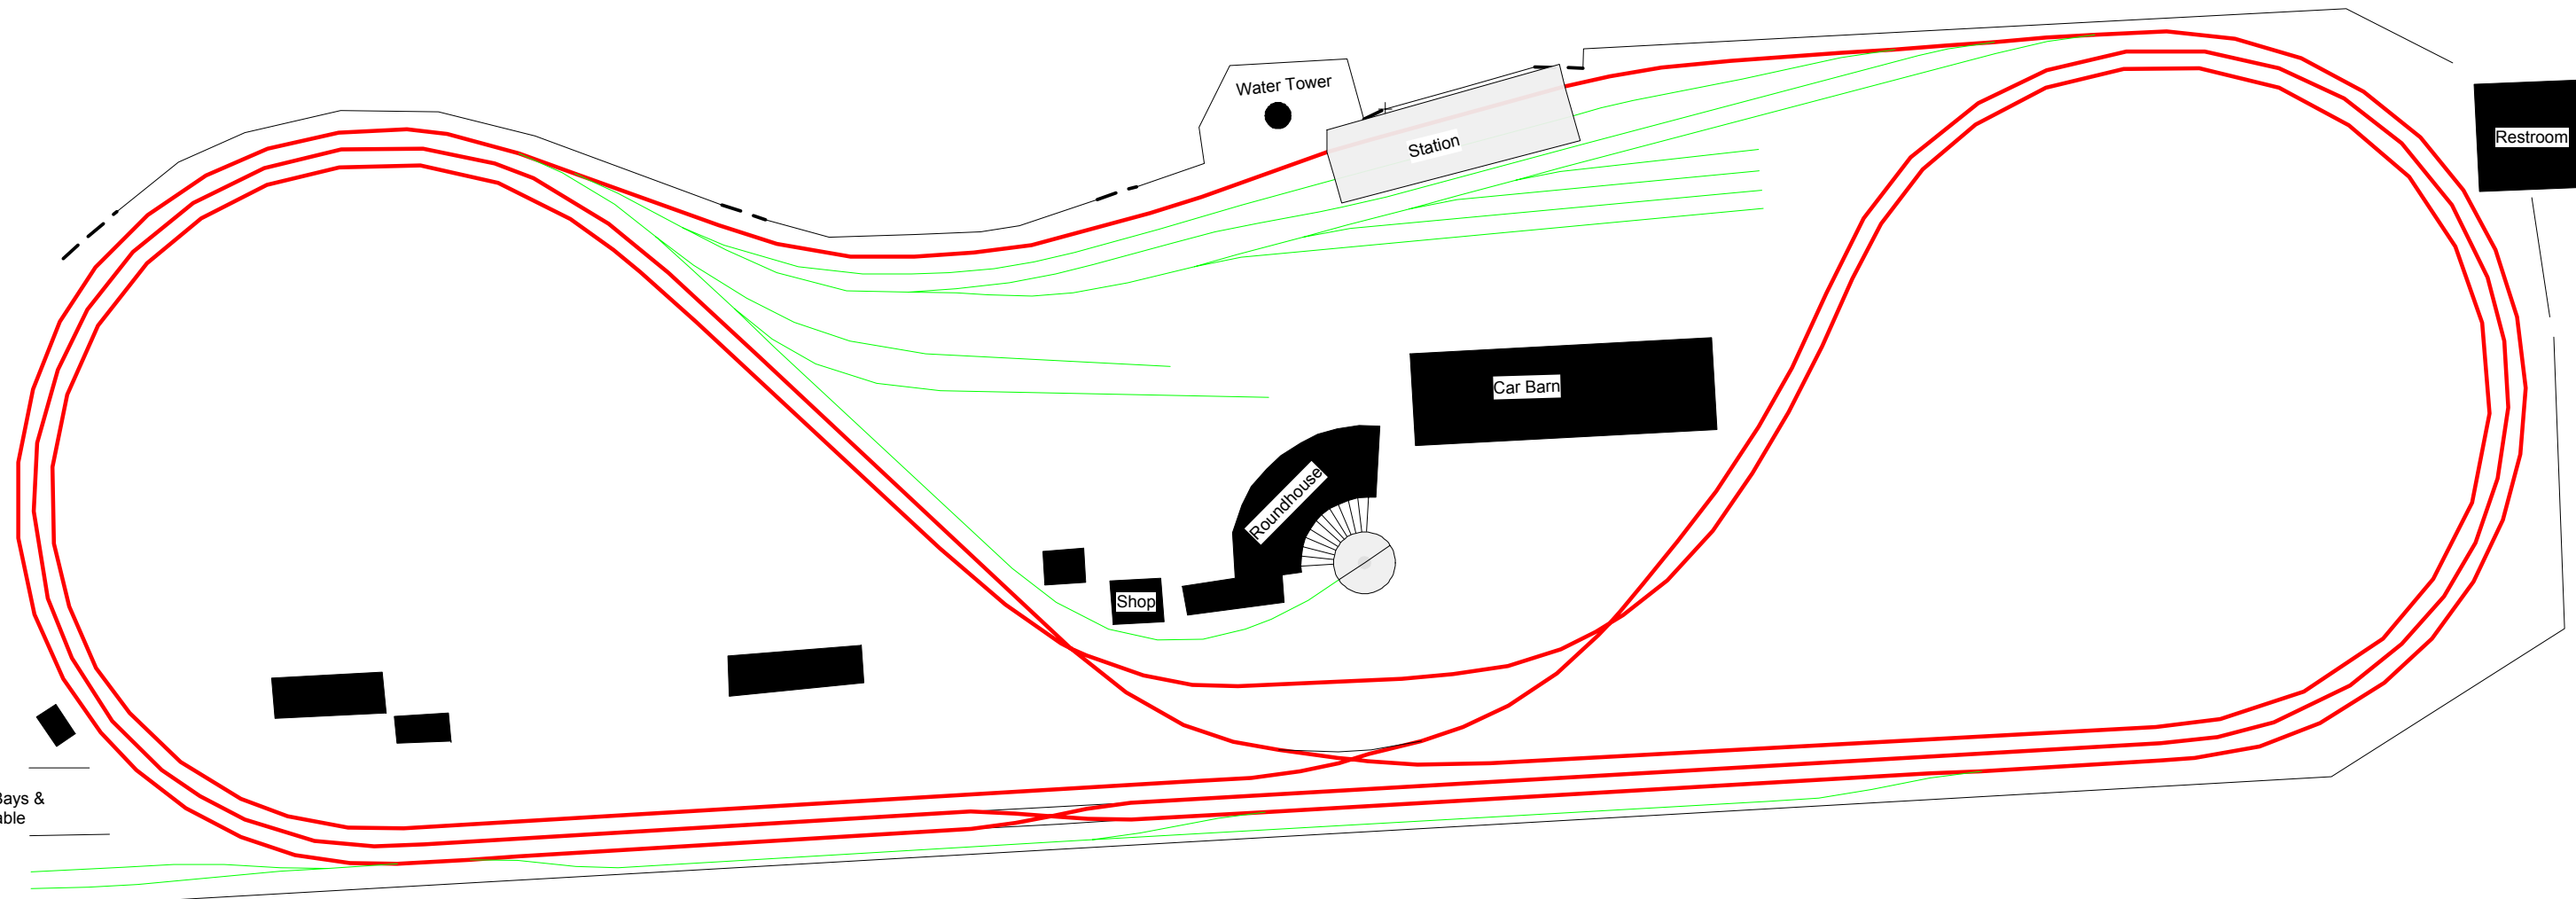

N

Steaming Bays & Transfer Table

Legend

- Mainline
- Siddings
- Other Track
- Fence
- - - Gate

Notes

*The Total Trackage,
not inc. the Roundhouse stalls,
is 5,574.4 feet, 1.06 miles.
Willow Creek Railroad occupies
approximately 1.8 acres.*

WILLOW CREEK RAILROAD
Brooks, Oregon
March, 2005 FL
Willow Creek Railroad Survey Department