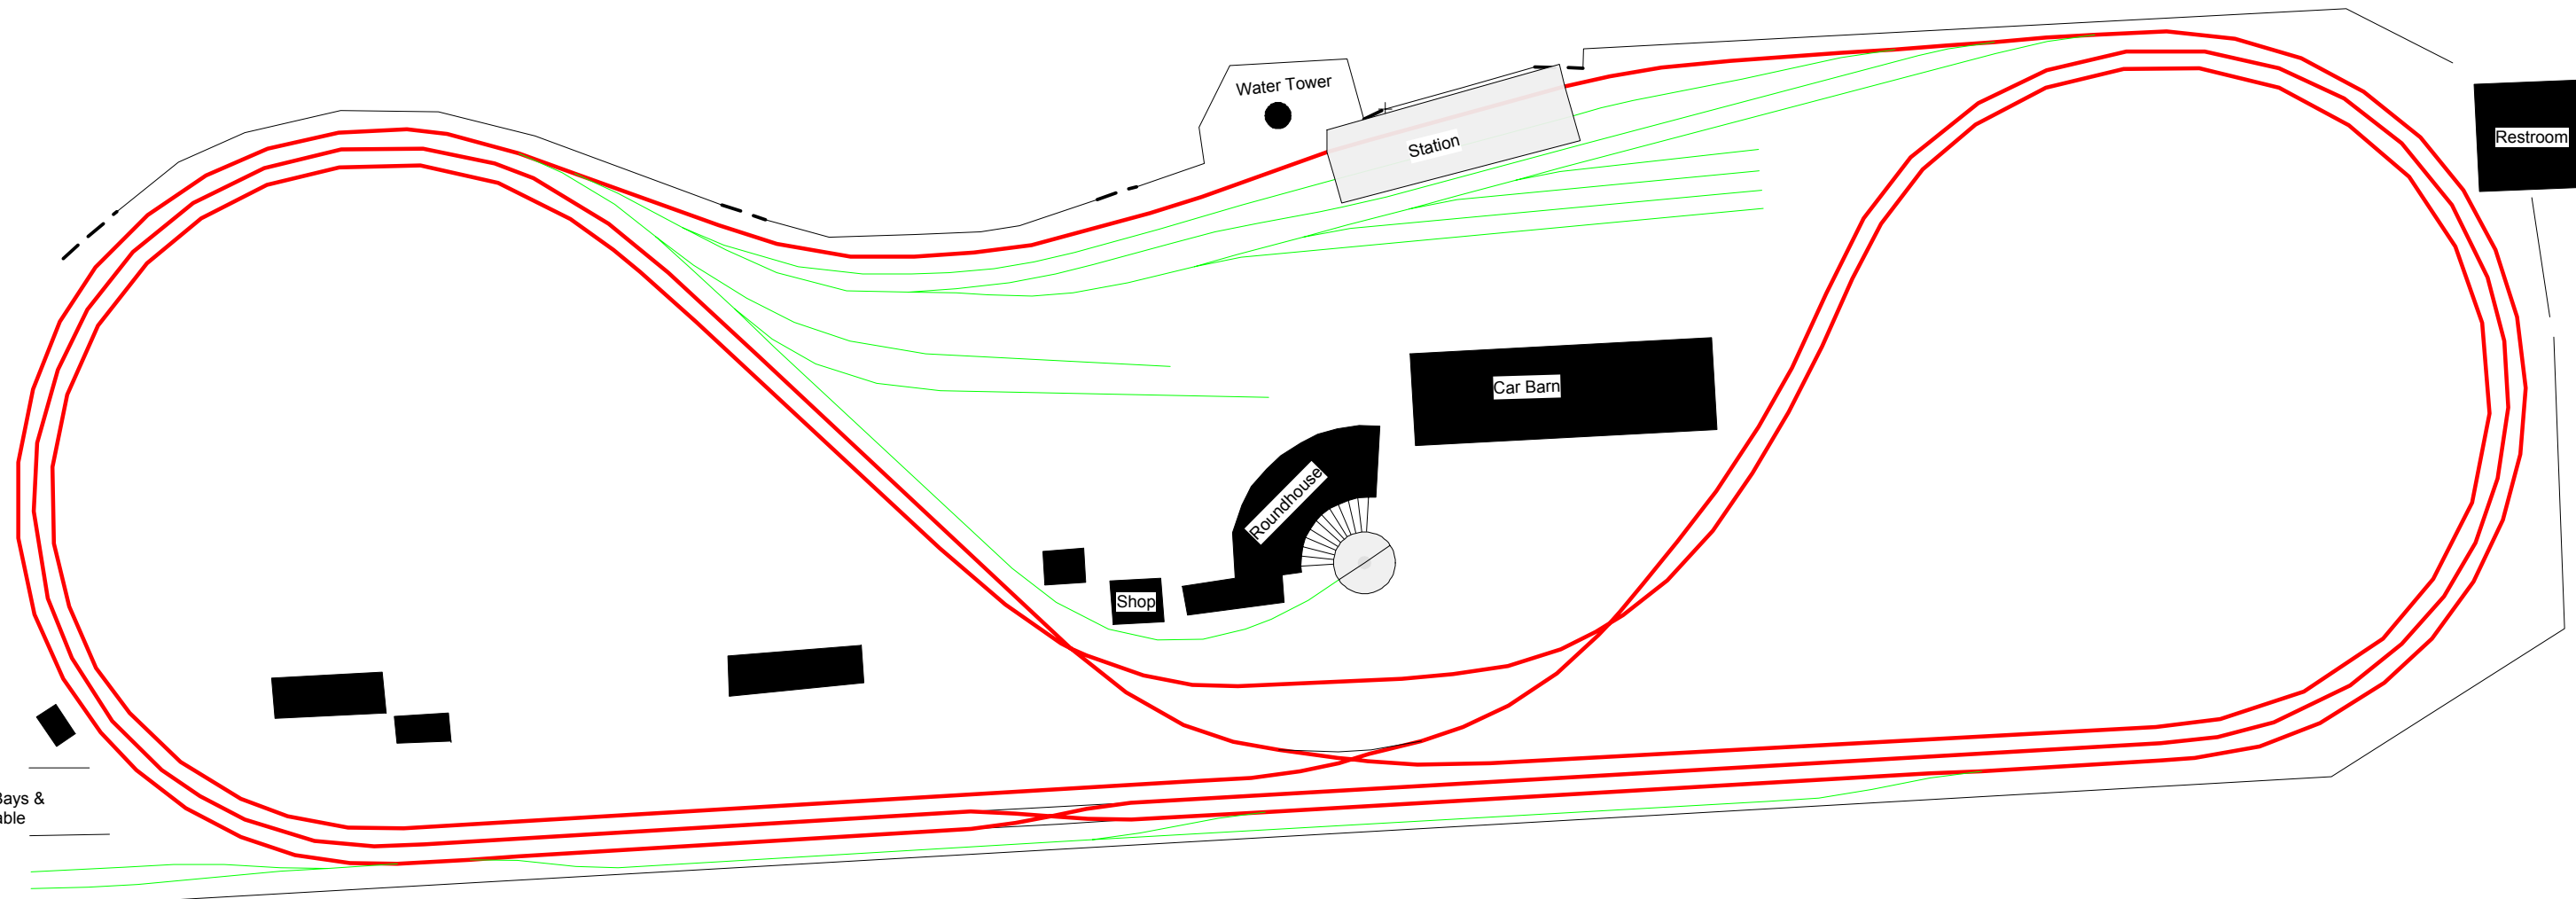

N

Steaming Bays & Transfer Table

Legend

- Mainline
- Siddings
- Other Track
- Fence
- - - Gate

Notes

The Total Trackage, not inc. the Roundhouse stalls, is 5,574.4 feet, 1.06 miles. Willow Creek Railroad occupies approximately 1.8 acres.

WILLOW CREEK RAILROAD
 Brooks, Oregon
 March, 2005 FL
 Willow Creek Railroad Survey Department